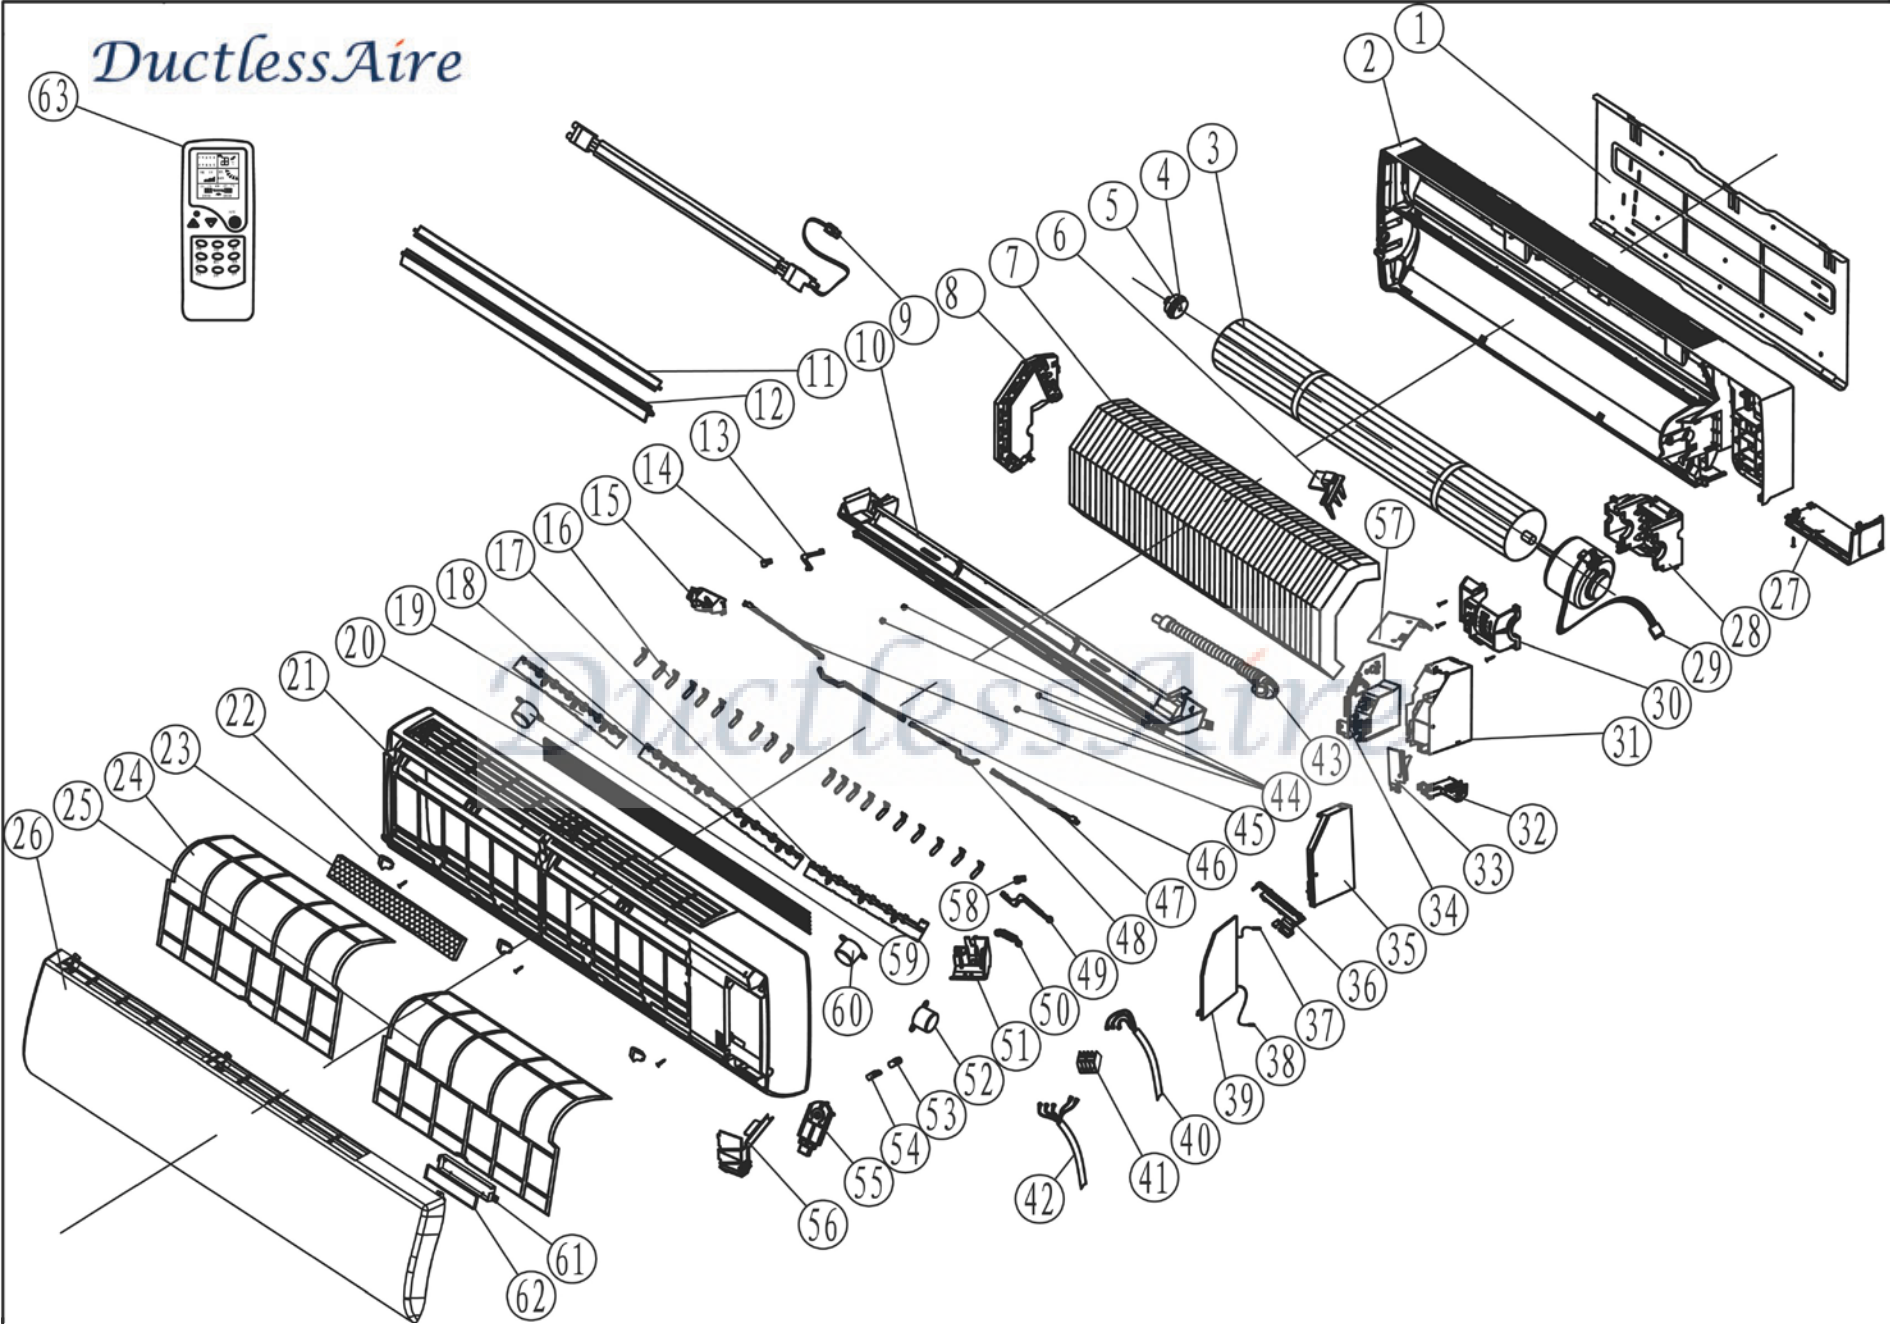

DuctlessAire

63

DA2413-H230/I INDOOR UNIT EXPLODED VIEW