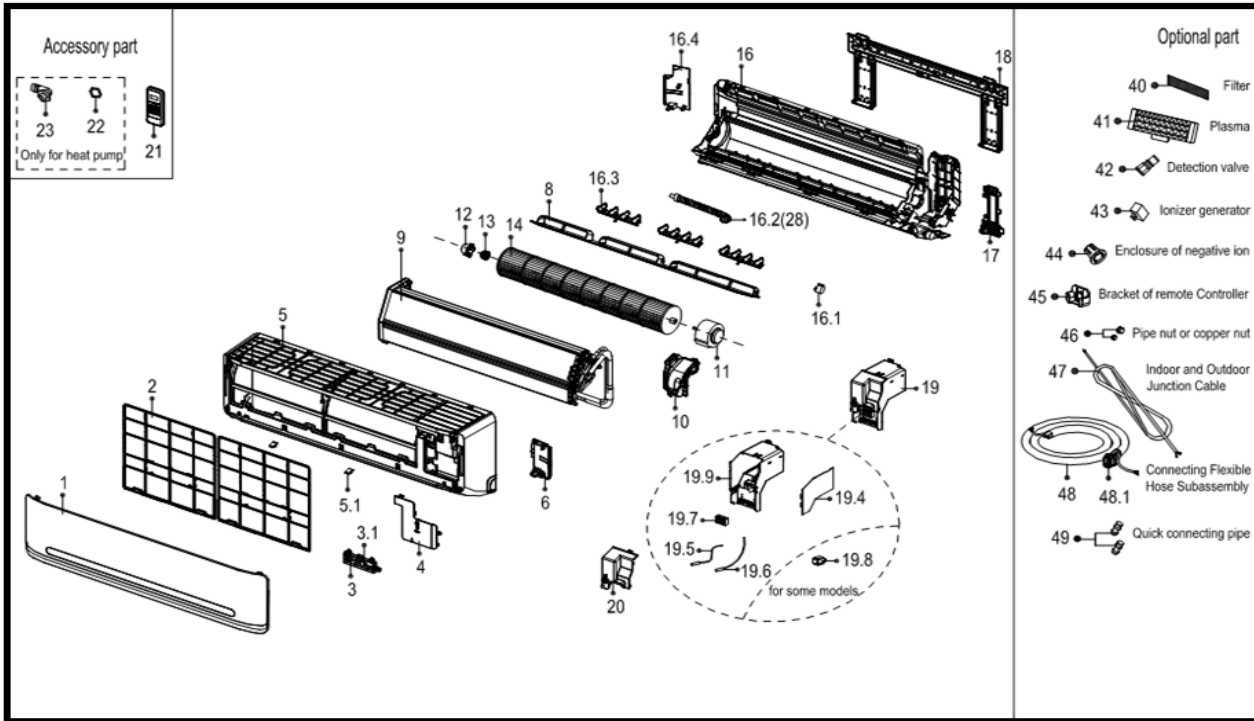

DA2421-H2-I - 24000 BTU INDOOR UNIT

No.	Part Name	Model#	Quantity	BOM Code	Link
1	Panel assembly	DA2421-H2-I	1	12122000A48418	Buy Here
2	Air filter Washable	DA2421-H2-I	2	12100204000461	Buy Here
2	Air filter HEPA	DA2421-H2-I	1	12122000008249	Buy Here
3	Display box assembly	DA2421-H2-I	1	17222000A07665	Buy Here
3.1	Display board assembly	DA2421-H2-I	1	17122000A08523	Buy Here
4	Cover of electrical equipment	DA2421-H2-I	1	12122000006733	Buy Here
5	Panel frame assembly	DA2421-H2-I	1	12122000001956	Buy Here
5.1	Screw cap	DA2421-H2-I	2	12122000008242	Buy Here
6	Right cover of chassis	DA2421-H2-I	1	12122000004608	Buy Here
8	Horizontal louver assembly	DA2421-H2-I	1	12122000006335	Buy Here
9	Evaporator assembly	DA2421-H2-I	1	15822000A06710	Buy Here
10	Fan motor cover	DA2421-H2-I	1	12122000005512	Buy Here
11	Fan motor	DA2421-H2-I	1	11002015000094	Buy Here
12	Bearing holder	DA2421-H2-I	1	12122000000350	Buy Here
13	Bearing base	DA2421-H2-I	1	12622000000006	Buy Here
14	Cross flow fan	DA2421-H2-I	1	12100102000018	Buy Here
16	Chassis assembly	DA2421-H2-I	1	12122000011879	Buy Here
17	Pipe clamp board	DA2421-H2-I	1	12122000012942	Buy Here
18	Installation plate	DA2421-H2-I	1	12222000000026	Buy Here
19	Electronic control box assembly	DA2421-H2-I	1	17222000009476	Buy Here
19.4	Indoor main control board assembly	DA2421-H2-I	1	17222000009476	Buy Here
19.5	Ambient temperature sensor assembly	DA2421-H2-I	1	11201007000085	Buy Here
19.6	Pipe temperature sensor assembly	DA2421-H2-I	1	11201007000126	Buy Here
19.7	Wire joint	DA2421-H2-I	1	17400401000006	Buy Here
19.9	Electronic installing box	DA2421-H2-I	1	12122000007845	Buy Here
20	Cover of electronic control box	DA2421-H2-I	1	12122000005024	Buy Here
21	Remote Controller	DA2421-H2-I	1	17317000A28640	Buy Here
22	Seal ring	DA2421-H2-I	1	12600701000039	Buy Here
23	Drain joint	DA2421-H2-I	1	12100509000061	Buy Here
28	Drain hose	DA2421-H2-I	1	12100501000032	Buy Here
40	Air freshening filter	DA2421-H2-I	1	12122000008249	Buy Here
46	Pipe nut or copper nut	DA2421-H2-I	1	15500406000003	Buy Here
46	Pipe nut or copper nut	DA2421-H2-I	1	15500406000010	Buy Here